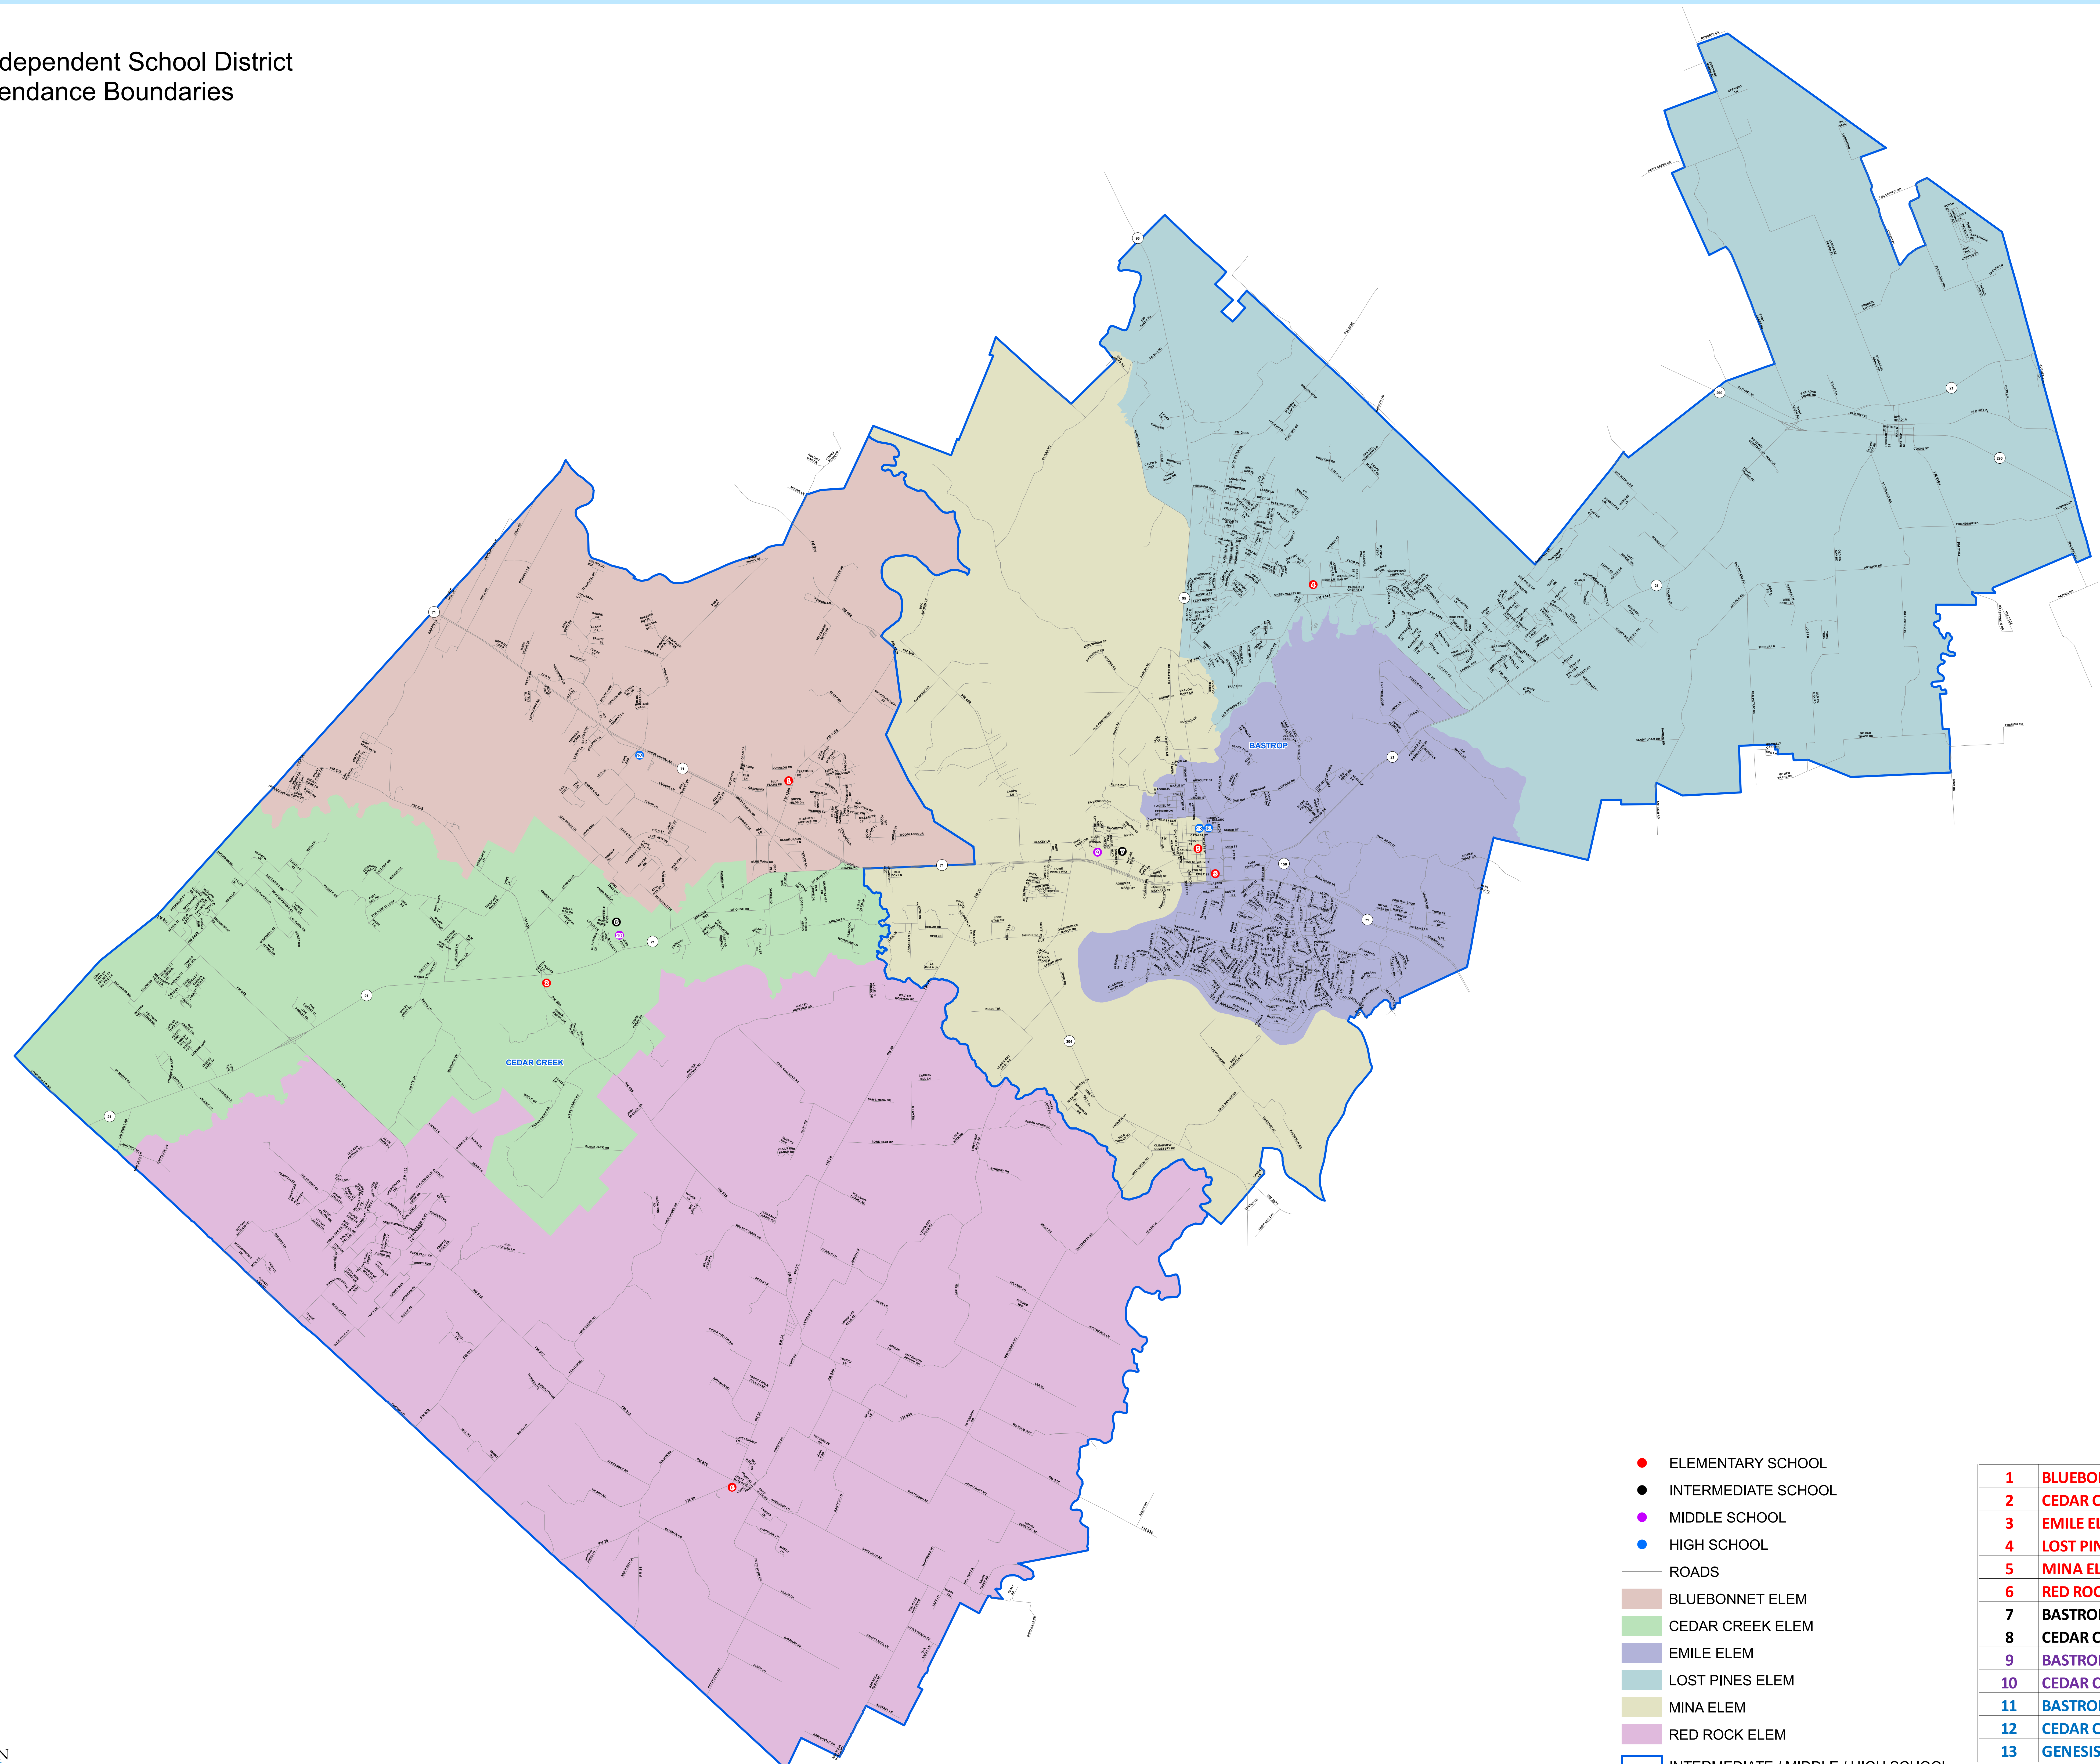

Bastrop Independent School District
School Attendance Boundaries

- ELEMENTARY SCHOOL
- INTERMEDIATE SCHOOL
- MIDDLE SCHOOL
- HIGH SCHOOL
- ROADS
- BLUEBONNET ELEM
- CEDAR CREEK ELEM
- EMILE ELEM
- LOST PINES ELEM
- MINA ELEM
- RED ROCK ELEM
- INTERMEDIATE / MIDDLE / HIGH SCHOOL

1	BLUEBONNET ELEM
2	CEDAR CREEK ELEM
3	EMILE ELEM
4	LOST PINES ELEM
5	MINA ELEM
6	RED ROCK ELEM
7	BASTROP INT
8	CEDAR CREEK INT
9	BASTROP MID
10	CEDAR CREEK MID
11	BASTROP HIGH
12	CEDAR CREEK HIGH
13	GENESIS HIGH